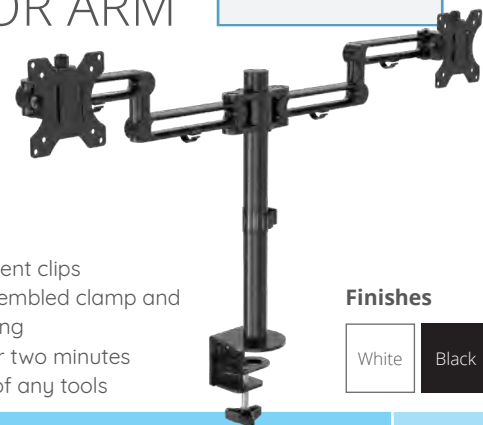

- Discrete cable management
- Screens must be the same make, size and weight on either side

CODE	PRICE
TGAMA	Available in black and white

POLE MOUNTED MONITOR ARM

ONLY

Finishes

- Cable management clips
- Includes pre-assembled clamp and through desk fixing
- Installed in under two minutes without the use of any tools

CODE	PRICE
MBMA	Available in black and white

TWIN POLE MOUNTED MONITOR ARM

ONLY

Finishes

- Cable management clips
- Includes pre-assembled clamp and through desk fixing
- Installed in under two minutes without the use of any tools