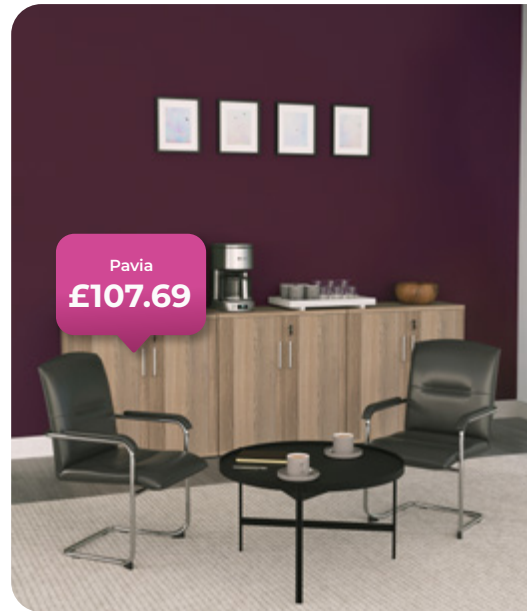

CORE DEALS

Meeting Tables
from
£153.77

Pavia
£107.69

Talos Cupboards
from
£192.31

Sit Stand Desk
from
£238.46

Double Upright
Desks
from
£95.38

ORDER NOW
We're here to help

Sosa